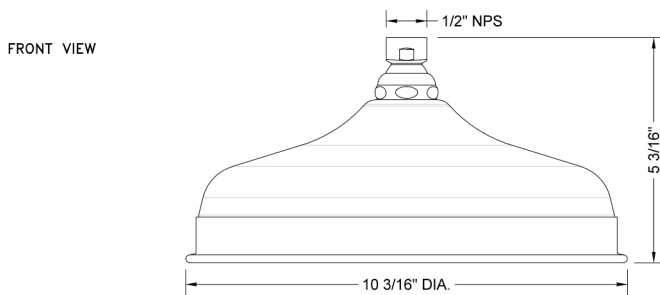

Carolene Rainhead

Model #: S187-

FEATURES:

- 1/2" IPS adjustable brass ball joint to adjust angle of showerhead
- 10" diameter with 127 sprays for full rain effect
- Unique interior channeling system disperses water evenly creating a pressurized rainspray for an exhilarating shower experience
- Available flow rates: 2.5, 2.0, 1.75 & 1.5 GPM
- Available only in: PCH, SN, PN

AVAILABLE FINISHES:

Polished Chrome (PCH) Satin Nickel (SN) Polished Nickel (PN)

SPECIFICATION DRAWING:

SPRAY PATTERNS:

ANGLES AND FLOW RATES: