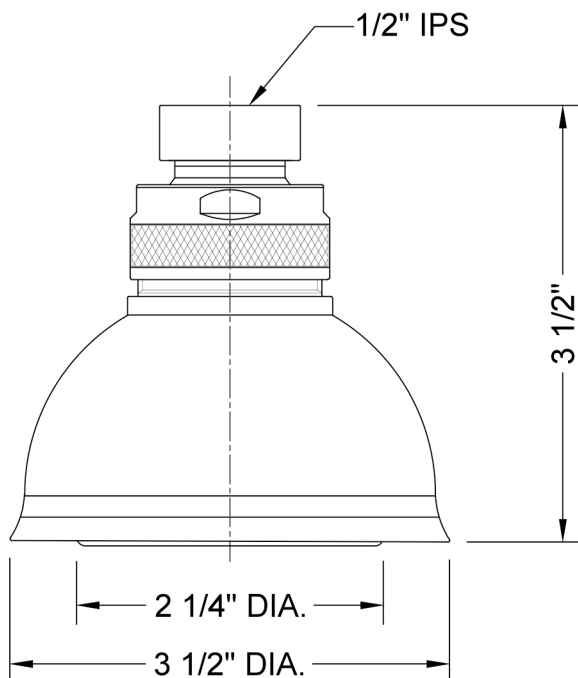

SPECIFICATION DRAWING: