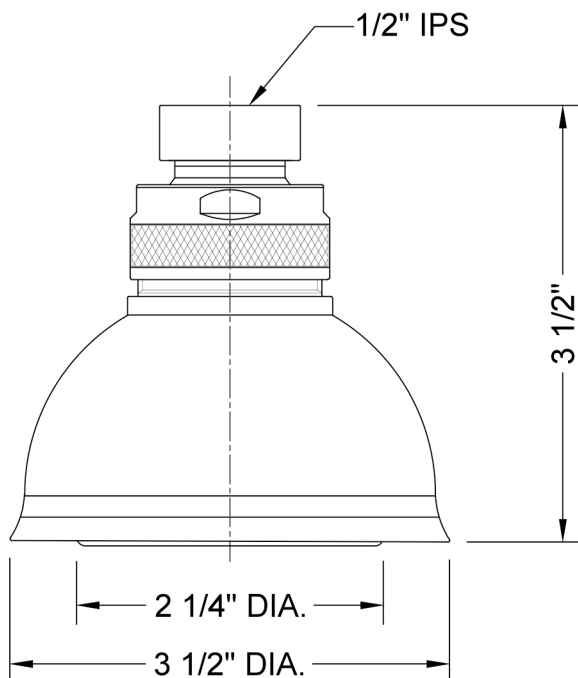

Ambra Showerhead- 1.75 GPM

Model #: S188-1.75-

FEATURES:

- 5 function showerhead with 3 5/8" face
- 1/2" IPS adjustable brass ball joint to adjust angle of showerhead
- Available flow rates: 2.5, 2.0, 1.75 & 1.5 GPM
- Ideal for low water pressure
- 2.0 GPM - WaterSense Approved
- Not available in AUB, ULB, WH, JACLO=COLOR

SPECIFICATION DRAWING:

SPRAY PATTERNS: