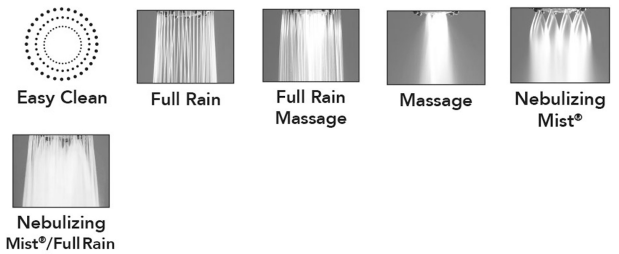

SPRAY PATTERNS:

COMPLIANCES:

CEC

Complies with: ASME A112.18.1-2012/CSA B125.1-12