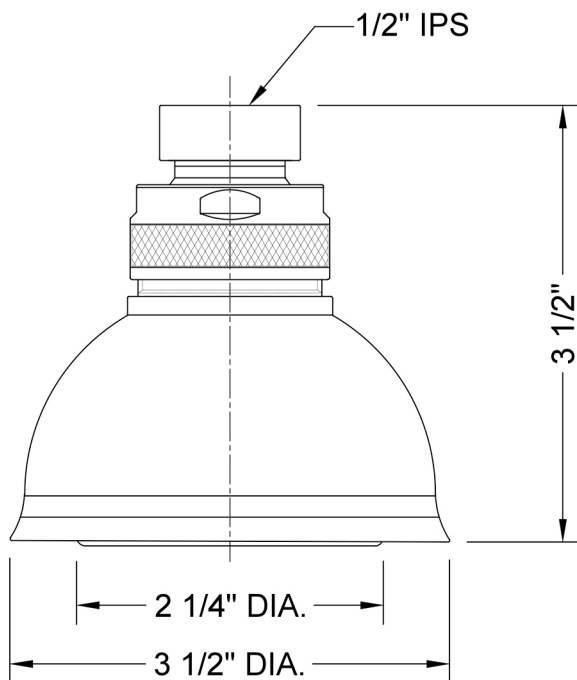

SPECIFICATION DRAWING: