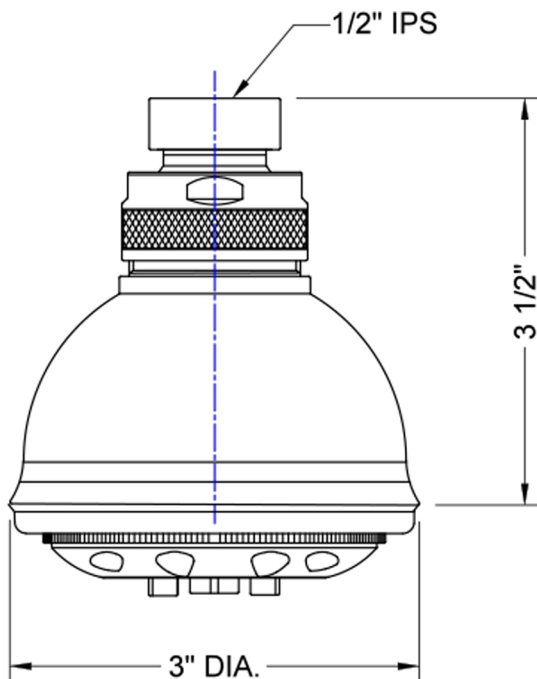

Ambra II Showerhead- 1.5 GPM

Model #: S189-1.5-

FEATURES:

- 5 function showerhead with 3 5/8" face
- 1/2" IPS adjustable brass ball joint to adjust angle of showerhead
- Ideal for low water pressure
- Available flow rates: 2.5, 2.0, 1.75 & 1.5 GPM
- Not available in AUB, ULB, WH, JACLO=COLOR

SPECIFICATION DRAWING:

SPRAY PATTERNS: