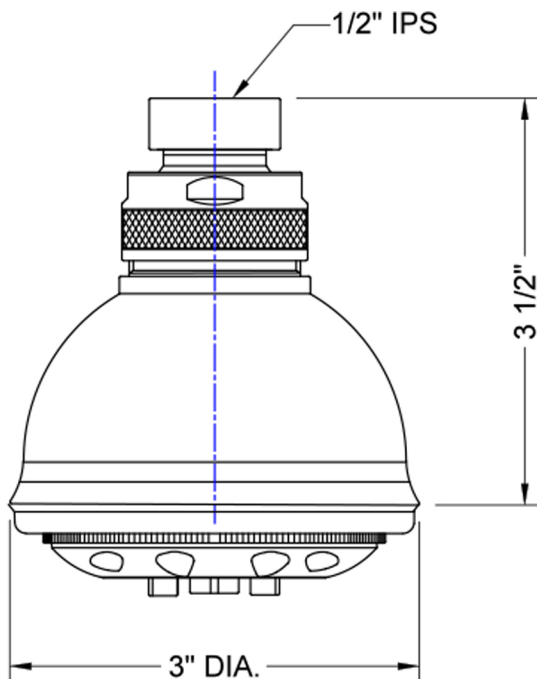

Ambra II Showerhead- 1.75 GPM

Model #: S189-1.75-

FEATURES:

- 5 function showerhead with 3 5/8" face
- 1/2" IPS adjustable brass ball joint to adjust angle of showerhead
- Ideal for low water pressure
- Available flow rates: 2.5, 2.0, 1.75 & 1.5 GPM
- Not available in AUB, ULB, WH, JACLO=COLOR

SPECIFICATION DRAWING:

SPRAY PATTERNS: