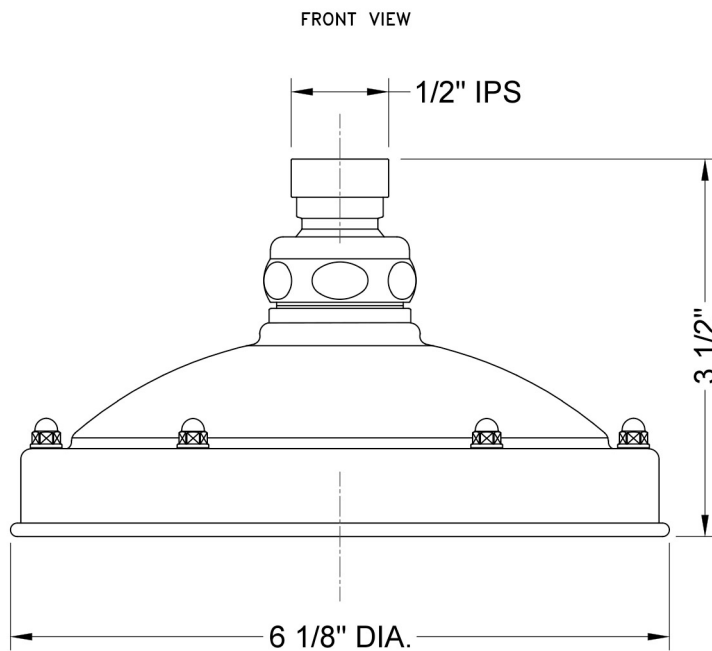

Morgan Rainhead- 1.75 GPM

Model #: S194-1.75-

FEATURES:

- 6" Diameter brass rainhead
- 1/2" IPS adjustable brass ball joint to adjust angle of showerhead
- 86 easy clean replaceable rubber jets
- Available flow rates: 2.5, 2.0, 1.75 & 1.5 GPM

SPECIFICATION DRAWING:

SPRAY PATTERNS:

ANGLES AND FLOW RATES:

2.5 GPM			
2.0 GPM			
1.75 GPM	45°	90°	Drop Ceiling
1.5 GPM			