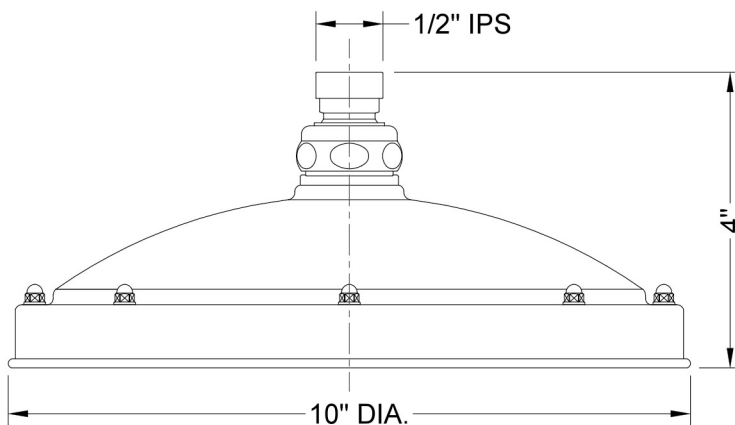

Kimberly Rainhead - 1.75 GPM

Model #: S196-1.75-

FEATURES:

- 10" Diameter brass rainhead
- 1/2" IPS adjustable brass ball joint to adjust angle of showerhead
- 127 easy clean replaceable rubber jets
- Available flow rate: 2.5, 2.0, 1.75 GPM

SPECIFICATION DRAWING:

FRONT VIEW

SPRAY PATTERNS:

ANGLES AND FLOW RATES:

2.5 GPM