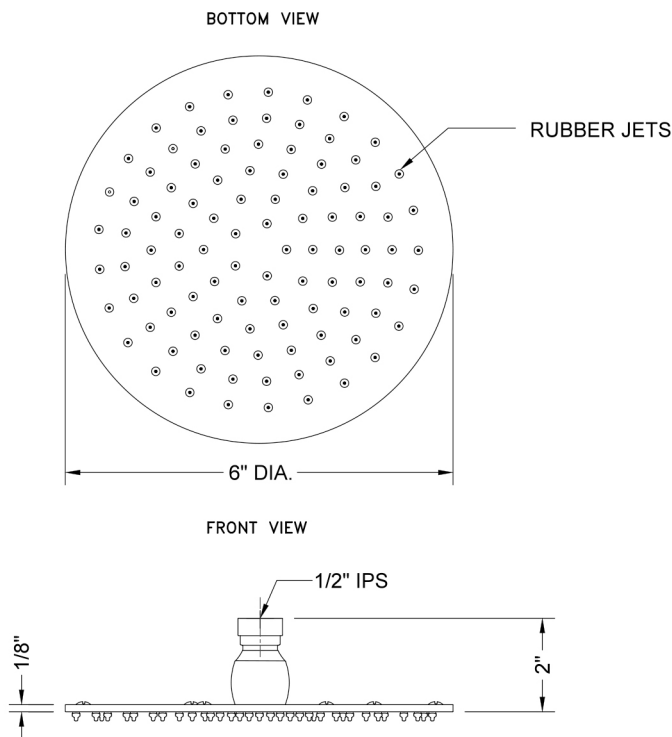

6" Round Rain Machine®-1.5 GPM

Model #: S206-1.5-

FEATURES:

- A POWER SHOWER - the technology of the Rain Machine® allows for a strong rain spray at any angle
- 1/2" IPS adjustable brass ball joint to adjust angle of showerhead
- 6" diameter all brass body with 81 easy clean rubber jets
- Available flow rates: 2.5, 2.0, 1.75, & 1.5 GPM
- 2.0 GPM- Watersense Approved

SPECIFICATION DRAWING:

SPRAY PATTERNS:

ANGLES AND FLOW RATES:

2.5 GPM			
2.0 GPM			
1.75 GPM	45°	90°	Drop Ceiling
1.5 GPM			