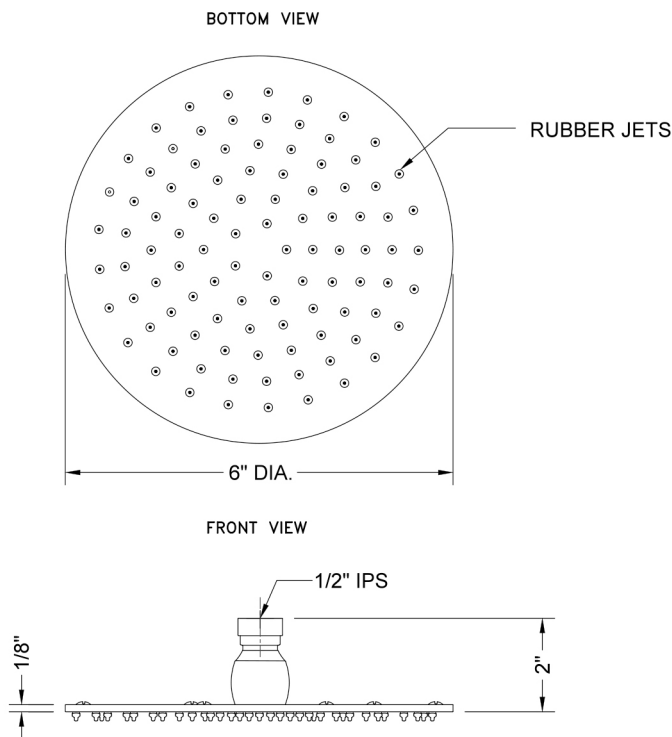

### FEATURES:

- A POWER SHOWER - the technology of the Rain Machine® allows for a strong rain spray at any angle
- 1/2" IPS adjustable brass ball joint to adjust angle of showerhead
- 6" diameter all brass body with 81 easy clean rubber jets
- Available flow rates: 2.5, 2.0, 1.75, & 1.5 GPM
- 2.0 GPM- Watersense Approved

### SPECIFICATION DRAWING:

### SPRAY PATTERNS:

### ANGLES AND FLOW RATES:

2.5 GPM			
2.0 GPM			
1.75 GPM	45°	90°	Drop Ceiling
1.5 GPM			