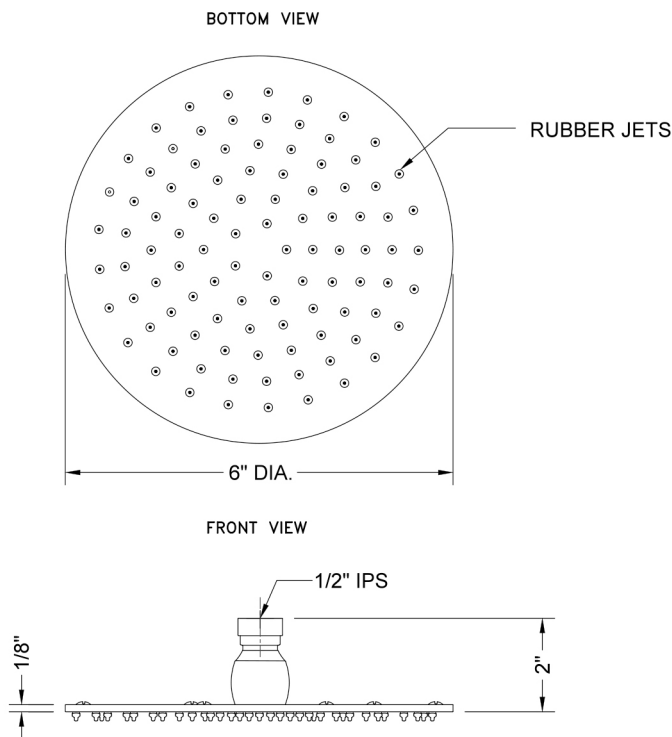

6" Round Rain Machine®-2.0 GPM

Model #: S206-2.0-

FEATURES:

- A POWER SHOWER - the technology of the Rain Machine® allows for a strong rain spray at any angle
- 1/2" IPS adjustable brass ball joint to adjust angle of showerhead
- 6" diameter all brass body with 81 easy clean rubber jets
- Available flow rates: 2.5, 2.0, 1.75, & 1.5 GPM
- 2.0 GPM- Watersense Approved

SPECIFICATION DRAWING:

SPRAY PATTERNS:

ANGLES AND FLOW RATES:

2.5 GPM			
2.0 GPM			
1.75 GPM	45°	90°	Drop Ceiling
1.5 GPM			

COMPLIANCES:

Complies with: ASME A112.18.1-2012/CSA B125.1-12