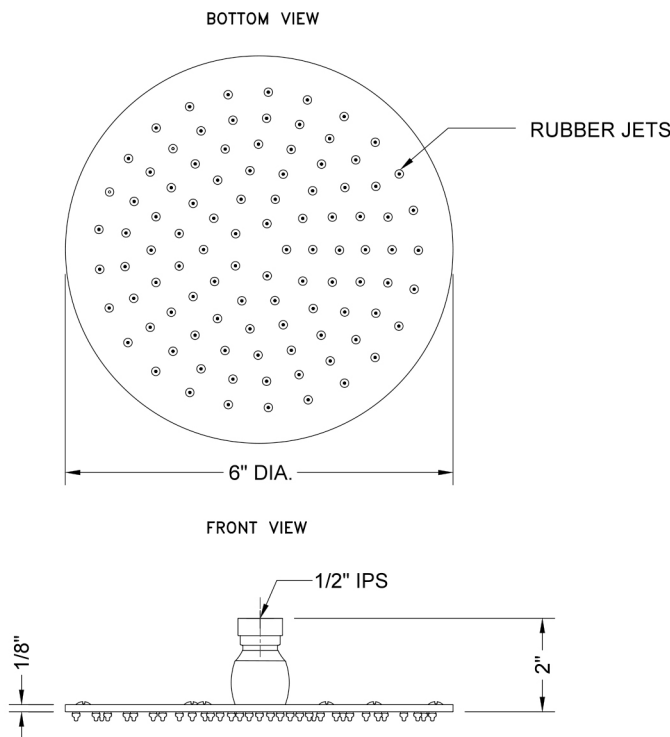

6" Round Rain Machine®

Model #: -S206-

FEATURES:

- A POWER SHOWER - the technology of the Rain Machine® allows for a strong rain spray at any angle
- 1/2" IPS adjustable brass ball joint to adjust angle of showerhead
- 6" diameter all brass body with 81 easy clean rubber jets
- Available flow rates: 2.5, 2.0, 1.75, & 1.5 GPM
- 2.0 GPM- Watersense Approved

SPECIFICATION DRAWING:

SPRAY PATTERNS:

ANGLES AND FLOW RATES:

2.5 GPM			
2.0 GPM			
1.75 GPM	45°	90°	Drop Ceiling
1.5 GPM			

COMPLIANCES:

Complies with: ASME A112.18.1-2012/CSA B125.1-12