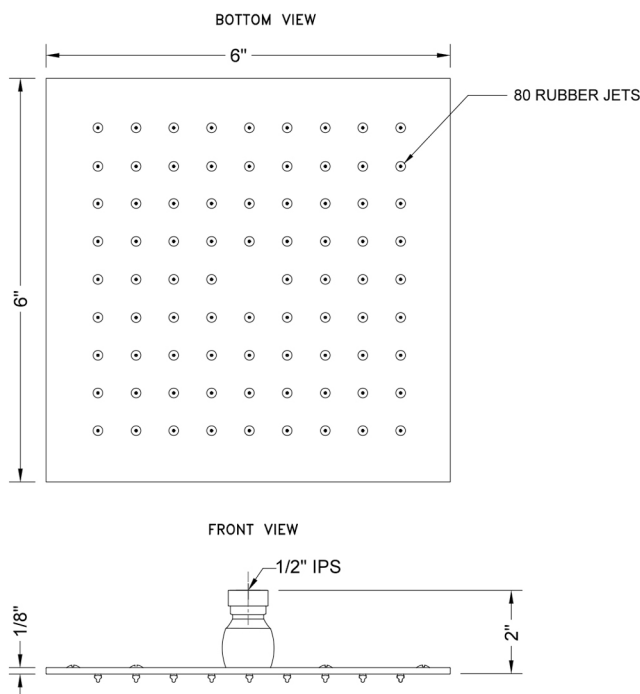

6" x 6" Square Rain Machine®-1.5 GPM

Model #: S207-1.5-

FEATURES:

- A POWER SHOWER - the technology of the Rain Machine® allows for a strong rain spray at any angle
- 1/2" IPS adjustable brass ball joint to adjust angle of showerhead
- 6" X 6" all brass body with 80 easy clean rubber jets
- Available flow rates: 2.5, 2.0, 1.75 & 1.5 GPM

SPECIFICATION DRAWING:

SPRAY PATTERNS:

ANGLES AND FLOW RATES: