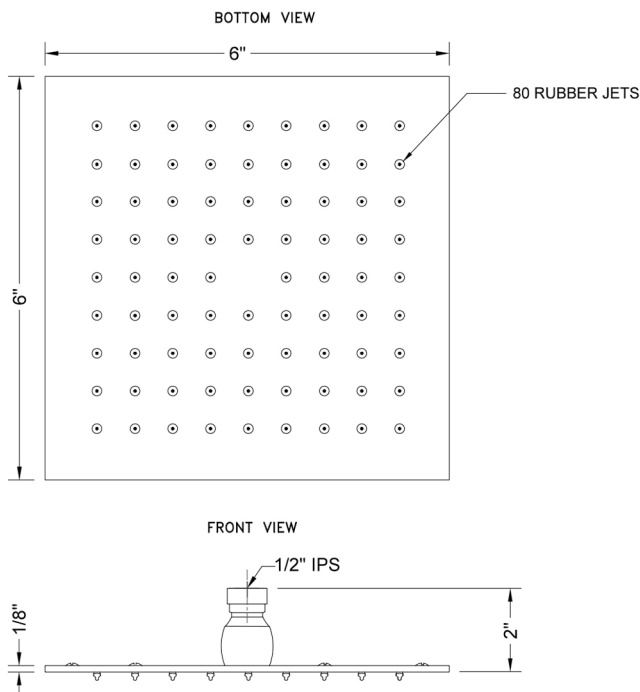

SPECIFICATION DRAWING:

SPRAY PATTERNS:

ANGLES AND FLOW RATES:

COMPLIANCES:

Complies with: ASME A112.18.1-2012/CSA B125.1-12