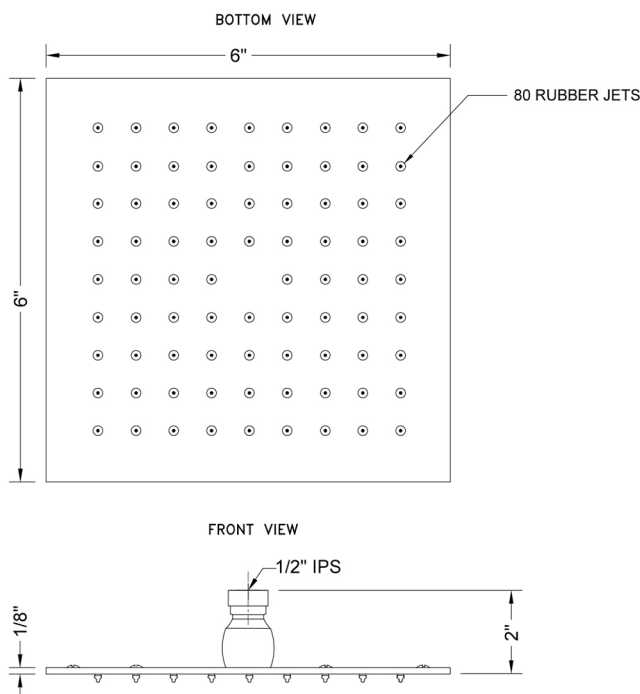

SPECIFICATION DRAWING:

SPRAY PATTERNS:

ANGLES AND FLOW RATES:

COMPLIANCES:

Complies with: ASME A112.18.1-2012/CSA B125.1-12