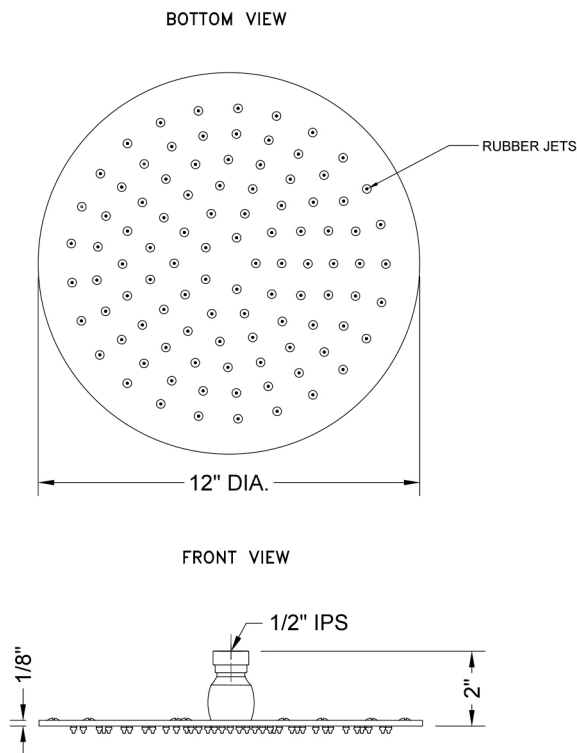

### FEATURES:

- 1/2" IPS adjustable brass ball joint to adjust angle of showerhead
- 12" diameter all brass body with 126 easy clean rubber jets
- Available flow rates: 2.5, 2.0, 1.75 GPM

### SPECIFICATION DRAWING:

### ANGLES AND FLOW RATES: