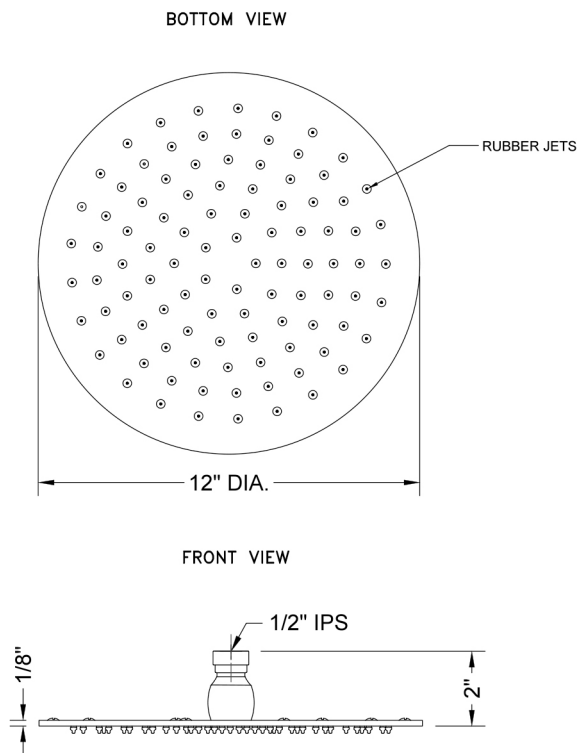

12" Round Rain Machine®-2.0 GPM

Model #: S212-2.0-

FEATURES:

- 1/2" IPS adjustable brass ball joint to adjust angle of showerhead
- 12" diameter all brass body with 126 easy clean rubber jets
- Available flow rates: 2.5, 2.0, 1.75 GPM

SPECIFICATION DRAWING:

SPRAY PATTERNS:

ANGLES AND FLOW RATES: