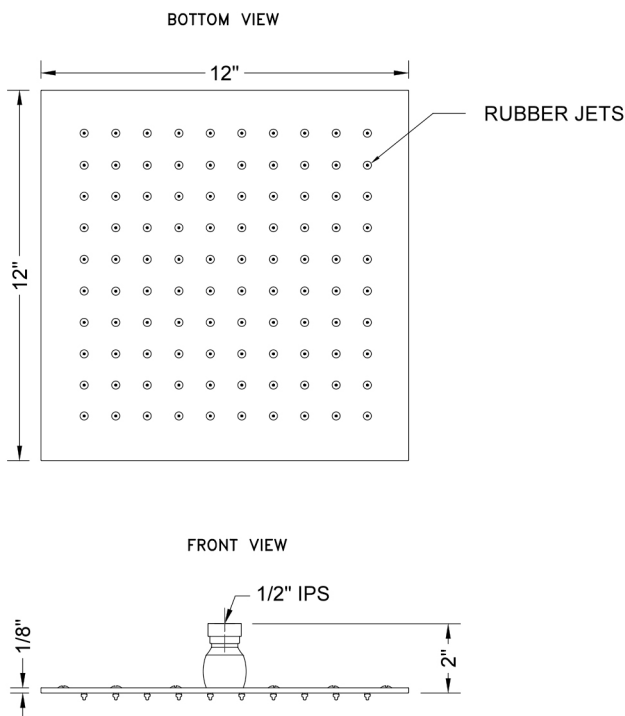

12" x 12" Square Rain Machine®-1.75 GPM

Model #: S213-1.75-

FEATURES:

- 1/2" IPS adjustable brass ball joint to adjust angle of showerhead
- 12" X 12" square all brass body with 121 easy clean rubber jets
- Available flow rates: 2.5, 2.0, & 1.75 GPM

SPECIFICATION DRAWING:

SPRAY PATTERNS:

ANGLES AND FLOW RATES:

COMPLIANCES:

CEC