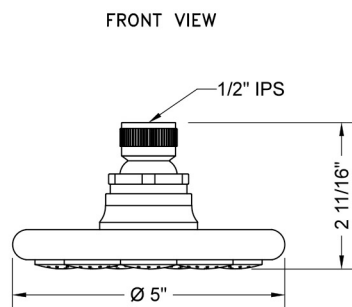

Oceanic Flood Showerhead- 1.5 GPM

Model #: S2701-1.5-

FEATURES:

- A POWER SHOWER
- 5" diameter brass flood showerhead with 180 jets
- 1/2" IPS adjustable brass ball joint to adjust angle of showerhead
- Works well for both ceiling & wall mount
- Available flow rates: 2.5, 2.0, 1.75 & 1.5 GPM
- Not available in WH, ULB, & JACLO=COLOR

SPECIFICATION DRAWING:

SPRAY PATTERNS:

ANGLES AND FLOW RATES: