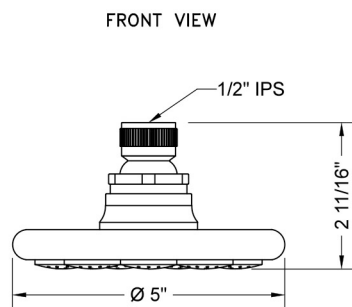

SPECIFICATION DRAWING: