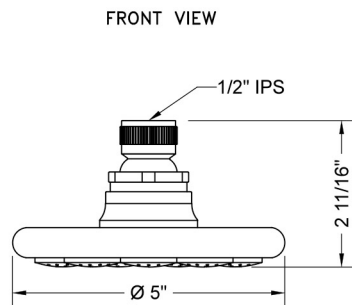

Oceanic Flood Showerhead - 2.0 GPM

Model #: S2701-2.0-

FEATURES:

- A POWER SHOWER
- 5" diameter brass flood showerhead with 180 jets
- 1/2" IPS adjustable brass ball joint to adjust angle of showerhead
- Works well for both ceiling & wall mount
- Available flow rates: 2.5, 2.0, 1.75 & 1.5 GPM
- Not available in WH, ULB, & JACLO=COLOR

SPECIFICATION DRAWING:

SPRAY PATTERNS:

ANGLES AND FLOW RATES: