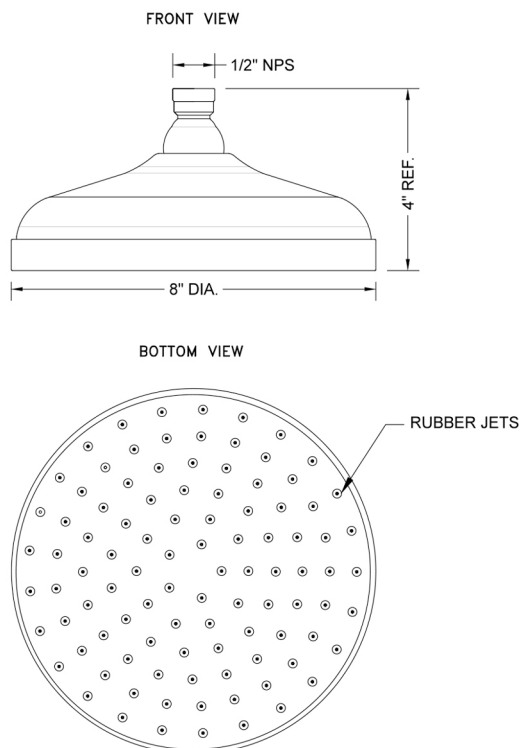

8" Traditional Rain Machine®-1.5 GPM

Model #: S308-1.5-

FEATURES:

- A POWER SHOWER - the technology of the Rain Machine® allows for a strong rain spray at any angle
- 1/2" IPS adjustable brass ball joint to adjust angle of showerhead
- 8" diameter all brass body with 95 easy clean rubber jets
- Available flow rates: 2.5, 2.0, 1.75 & 1.5 GPM

SPECIFICATION DRAWING:

SPRAY PATTERNS:

ANGLES AND FLOW RATES: