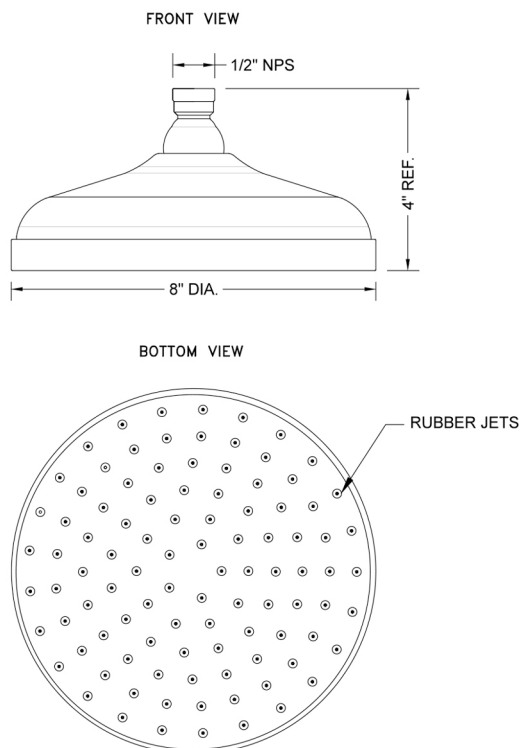

8" Traditional Rain Machine®-2.0 GPM

Model #: S308-2.0-

FEATURES:

- A POWER SHOWER - the technology of the Rain Machine® allows for a strong rain spray at any angle
- 1/2" IPS adjustable brass ball joint to adjust angle of showerhead
- 8" diameter all brass body with 95 easy clean rubber jets
- Available flow rates: 2.5, 2.0, 1.75 & 1.5 GPM

SPECIFICATION DRAWING:

SPRAY PATTERNS:

ANGLES AND FLOW RATES: