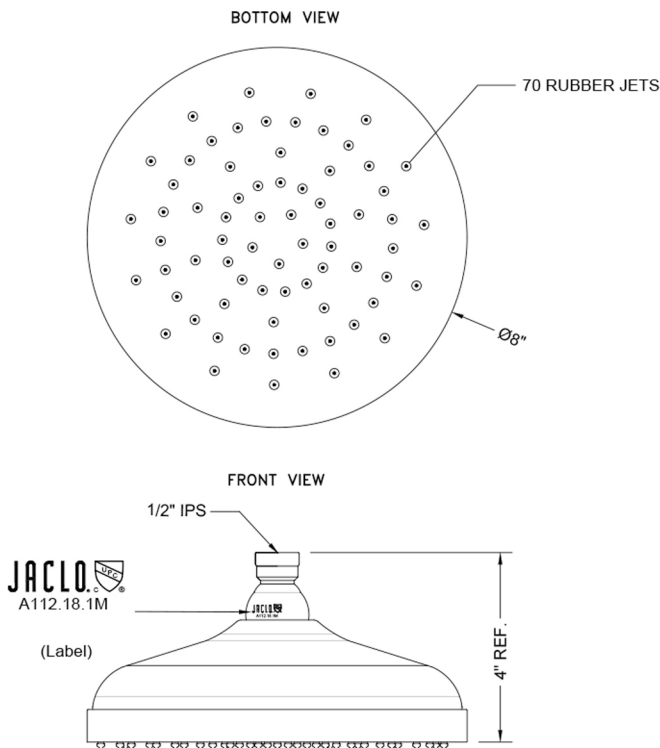

# 8" Extra Velocity Traditional Rain Machine®-1.75 GPM

Model #: S308XV-1.75-

### FEATURES:

- A POWER SHOWER WITH EXTRA VELOCITY - the technology of the Rain Machine® allows for a strong rain spray at any angle
- 1/2" IPS adjustable brass ball joint to adjust angle of showerhead
- 8" diameter all brass body with 70 easy clean rubber jets
- Available flow rates: 2.5, 2.0, 1.75, 1.5 GPM

### SPRAY PATTERNS:

### ANGLES AND FLOW RATES: