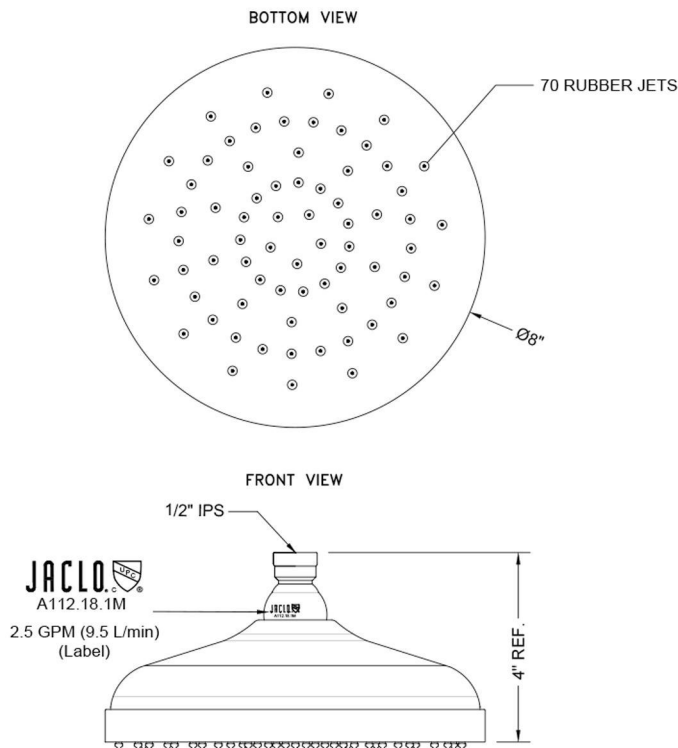

### FEATURES:

- A POWER SHOWER WITH EXTRA VELOCITY - the technology of the Rain Machine® allows for a strong rain spray at any angle
- 1/2" IPS adjustable brass ball joint to adjust angle of showerhead
- 8" diameter all brass body with 70 easy clean rubber jets
- Available flow rates: 2.5, 2.0, 1.75, 1.5 GPM

### SPECIFICATION DRAWING:

### ANGLES AND FLOW RATES: