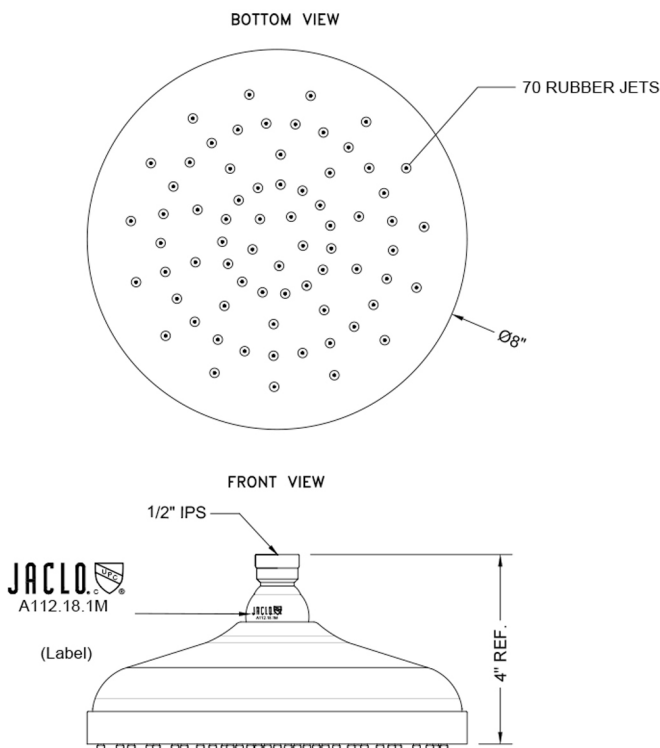

8" Extra Velocity Traditional Rain Machine®

Model #: S308XV-

FEATURES:

- A POWER SHOWER WITH EXTRA VELOCITY - the technology of the Rain Machine® allows for a strong rain spray at any angle
- 1/2" IPS adjustable brass ball joint to adjust angle of showerhead
- 8" diameter all brass body with 70 easy clean rubber jets
- Available flow rates: 2.5, 2.0, 1.75, 1.5 GPM

SPECIFICATION DRAWING:

SPRAY PATTERNS:

ANGLES AND FLOW RATES: