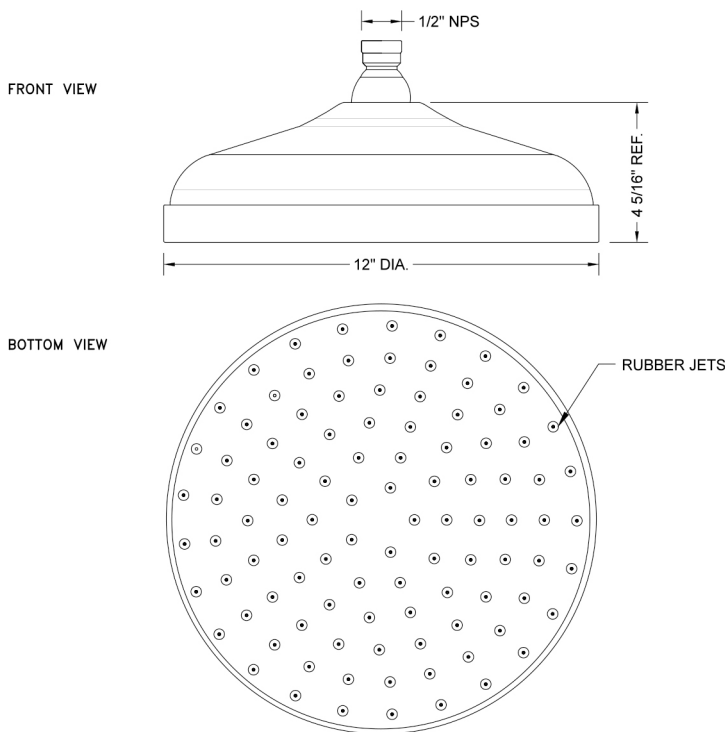

12" Traditional Rain Machine®-1.75 GPM

Model #: S312-1.75-

FEATURES:

- 1/2" IPS adjustable brass ball joint to adjust angle of showerhead
- 12" diameter all brass body with 126 easy clean rubber jets
- Available flow rates: 2.5, 2.0, & 1.75 GPM

SPECIFICATION DRAWING:

SPRAY PATTERNS:

ANGLES AND FLOW RATES: