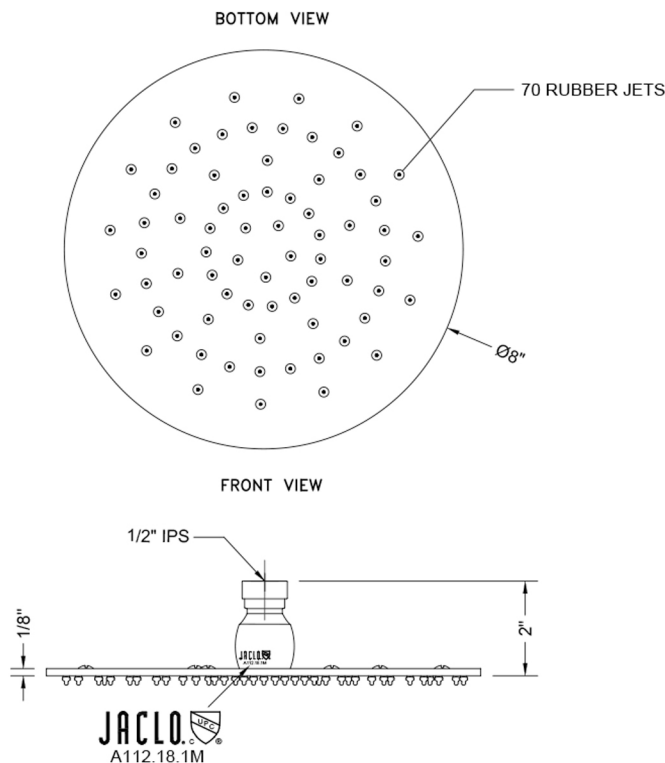

## 8" Extra Velocity Rain Machine®- 1.5 GPM

Model #: S408XV-1.5-

### FEATURES:

- A POWER SHOWER WITH EXTRA VELOCITY - the technology of the Rain Machine® allows for a strong rain spray at any angle
- 1/2" IPS adjustable brass ball joint to adjust angle of showerhead
- 8" diameter all brass body with 70 easy clean rubber jets
- Available flow rates: 2.5, 2.0, 1.75 & 1.5 GPM
- 2.0 & 1.75 GPM- Watersense Approved

### SPECIFICATION DRAWING:

### ANGLES AND FLOW RATES:

2.5 GPM			
2.0 GPM			
1.75 GPM	45°	90°	
1.5 GPM			