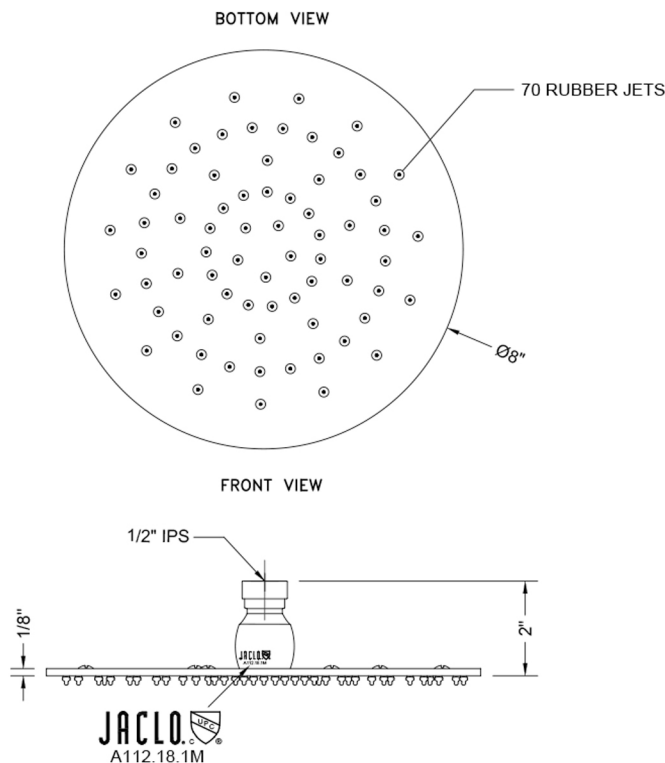

8" Extra Velocity Rain Machine®-2.0 GPM

Model #: S408XV-2.0-

FEATURES:

- A POWER SHOWER WITH EXTRA VELOCITY - the technology of the Rain Machine® allows for a strong rain spray at any angle
- 1/2" IPS adjustable brass ball joint to adjust angle of showerhead
- 8" diameter all brass body with 70 easy clean rubber jets
- Available flow rates: 2.5, 2.0, 1.75 & 1.5 GPM
- 2.0 & 1.75 GPM- Watersense Approved

SPECIFICATION DRAWING:

SPRAY PATTERNS:

ANGLES AND FLOW RATES:

2.5 GPM			
2.0 GPM			
1.75 GPM	45°	90°	
1.5 GPM			