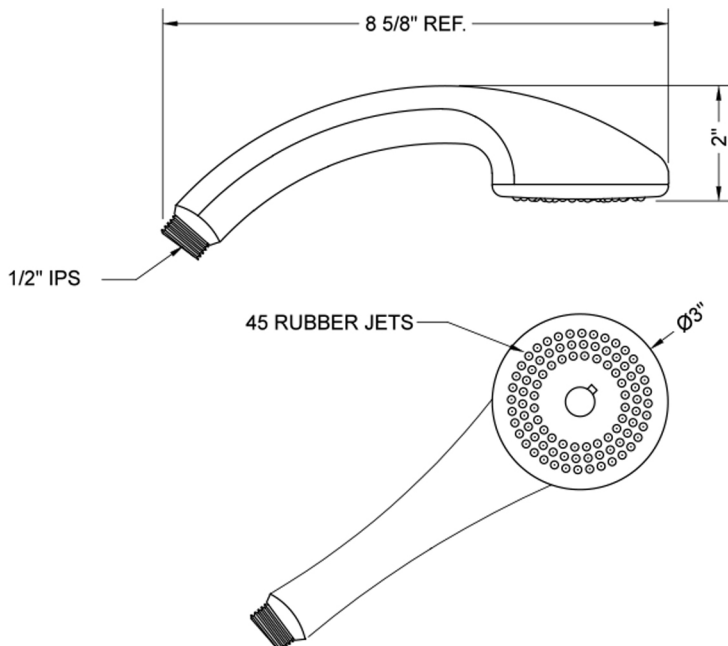

Maya Handshower- 1.5 GPM

Model #: S421-1.5-

FEATURES:

- Single function handshower with 3" face
- 1/2" IPS male threads
- Comfortable ergonomic design
- Available flow rates: 2.5, 2.0, 1.75, & 1.5 GPM
- Not available in AUB, ULB, WH, JACLO=COLOR

SPECIFICATION DRAWING:

SPRAY PATTERNS: