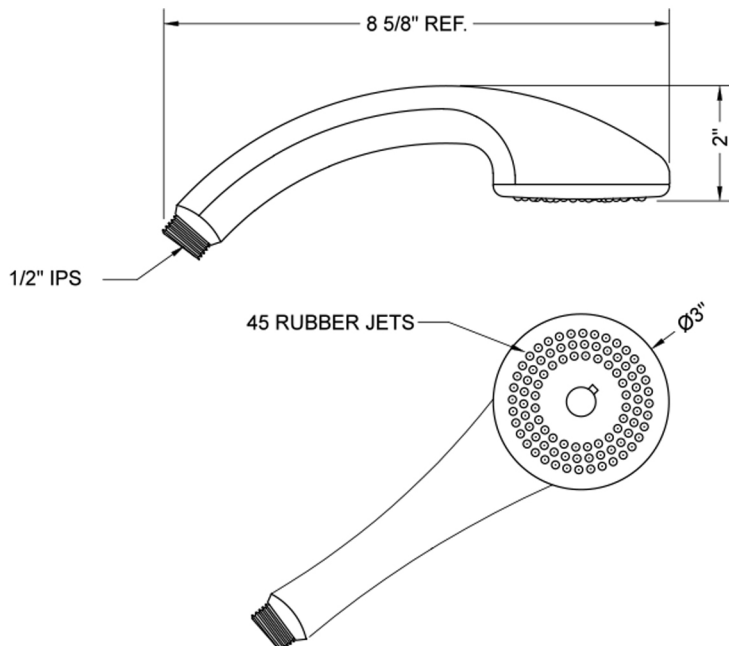

## Maya Handshower - 2.0 GPM

Model #: S421-2.0-

### FEATURES:

- Single function handshower with 3" face
- 1/2" IPS male threads
- Comfortable ergonomic design
- Available flow rates: 2.5, 2.0, 1.75, & 1.5 GPM
- Not available in AUB, ULB, WH, JACLO=COLOR

### SPECIFICATION DRAWING: