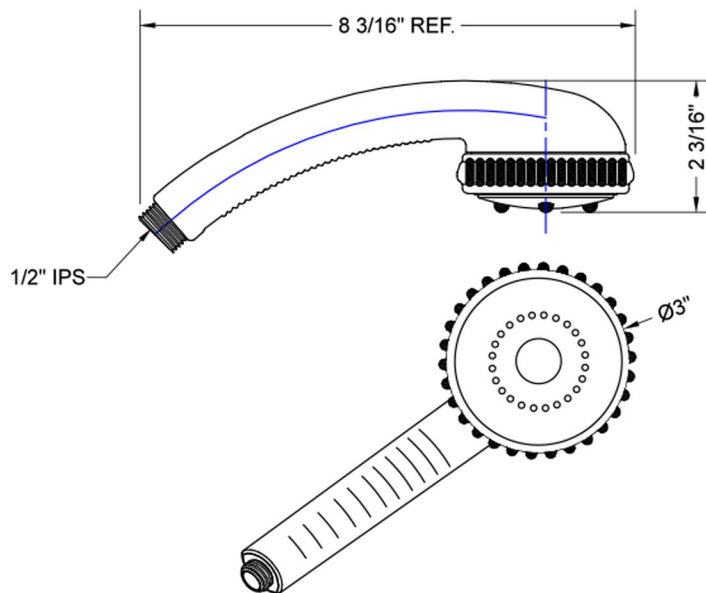

Shadow Handshower- 1.75 GPM

Model #: S426-1.75-

FEATURES:

- 2 function handshower
- 1/2" Male threads
- Rubber ring for easy grip, no slip adjustment of functions
- Narrow to wide spray adjustment
- Comfortable ergonomic design

AVAILABLE FINISHES:

N/A

SPECIFICATION DRAWING:

SPRAY PATTERNS: