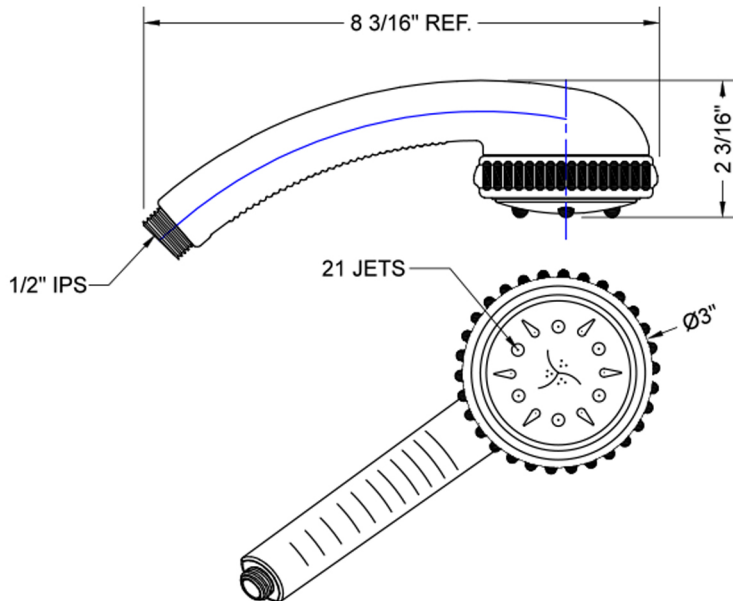

Serena Handshower- 1.5 GPM

Model #: S428-1.5-

FEATURES:

- 5 function handshower with 3" face
- 1/2" IPS male threads
- Rubber ring for easy grip, no slip adjustment of functions
- Comfortable ergonomic design
- Available flow rates: 2.5, 2.0, 1.75 & 1.5 GPM
- Not available in AUB, ULB, WH, JACLO=COLOR

SPECIFICATION DRAWING:

SPRAY PATTERNS: