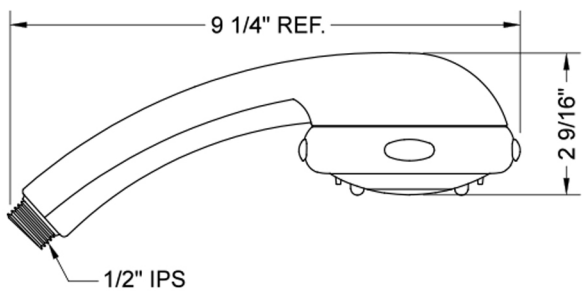

SPECIFICATION DRAWING: