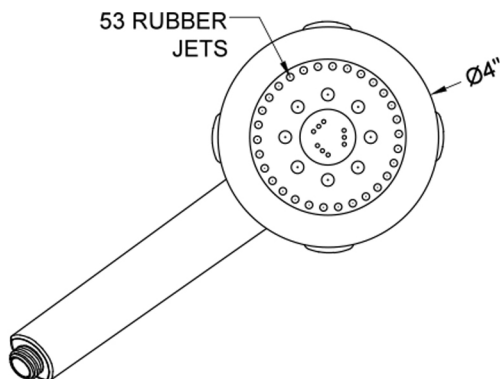

Frescia Handshower- 1.5 GPM

Model #: S438-1.5-

FEATURES:

- 4 function handshower with 4" face
- 1/2" IPS male threads
- Rubber tabs on adjusting ring for easy grip, no slip adjustment of functions
- Available flow rates: 2.5, 2.0, 1.75, & 1.5 GPM
- Not available in AUB, ULB, WH, JACLO=COLOR

SPECIFICATION DRAWING:

SPRAY PATTERNS: