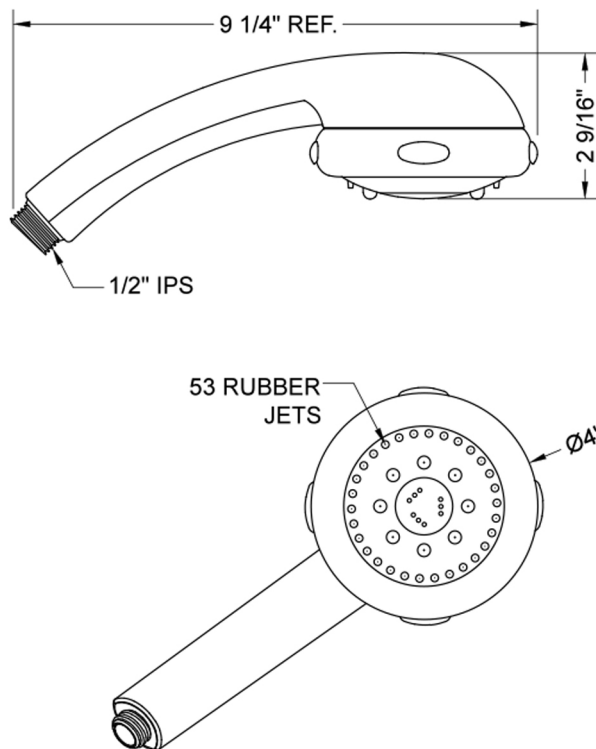

Frescia II Handshower- 1.5 GPM

Model #: S439-1.5-

FEATURES:

- 4 function handshower with 4" face
- 1/2" IPS male threads
- Rubber tabs on adjusting ring for easy grip, no slip adjustment of functions
- Available flow rates: 2.5, 2.0, 1.75 & 1.5 GPM
- Not available in AUB, ULB, WH, JACLO=COLOR

SPECIFICATION DRAWING:

SPRAY PATTERNS: