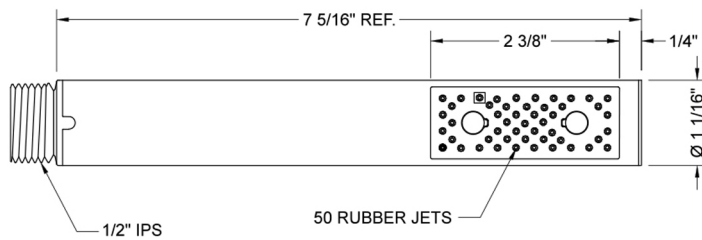

SPRAY PATTERNS: