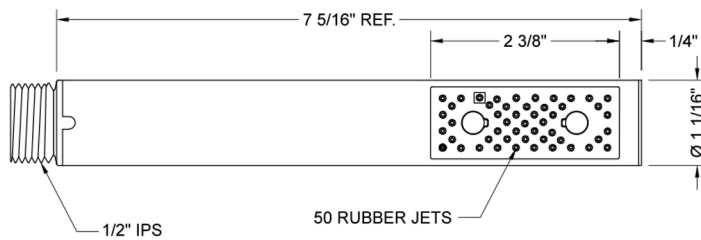

Diva Handshower- 1.75 GPM

Model #: S456-1.75-

FEATURES:

- Brass single function handshower
- 1/2" IPS male threads
- Unique wide trapezoid shaped spray
- Contemporary design
- Light weight
- Available flow rates: 2.5, 2.0, 1.75 & 1.5 GPM

SPECIFICATION DRAWING:

SPRAY PATTERNS:

Easy Clean

Full Rain