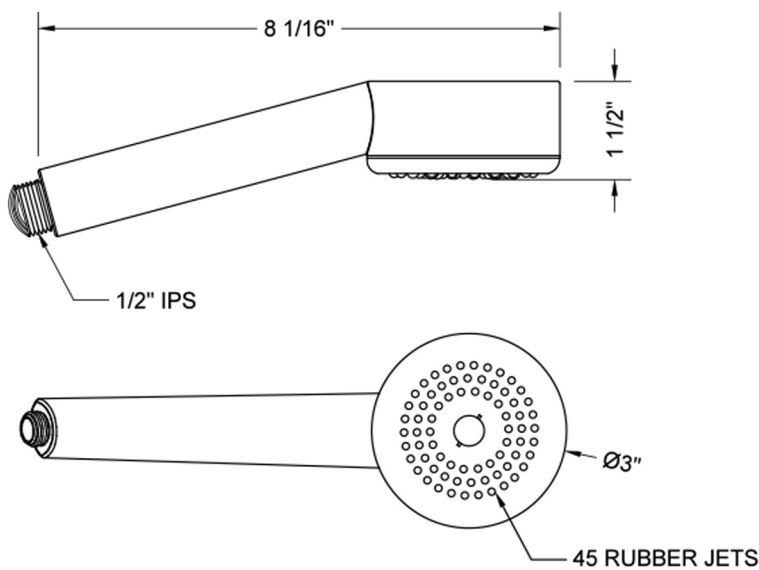

Cylindrica 1 Handshower- 1.5 GPM

Model #: S461-1.5-

FEATURES:

- Single function handshower with 3" face
- 1/2" IPS male threads
- Contemporary design
- Available flow rates: 2.5, 2.0, 1.75 & 1.5 GPM
- 2.0 GPM—WaterSense approved
- Not available in AUB, ULB, WH, JACLO=COLOR

SPECIFICATION DRAWING:

SPRAY PATTERNS: