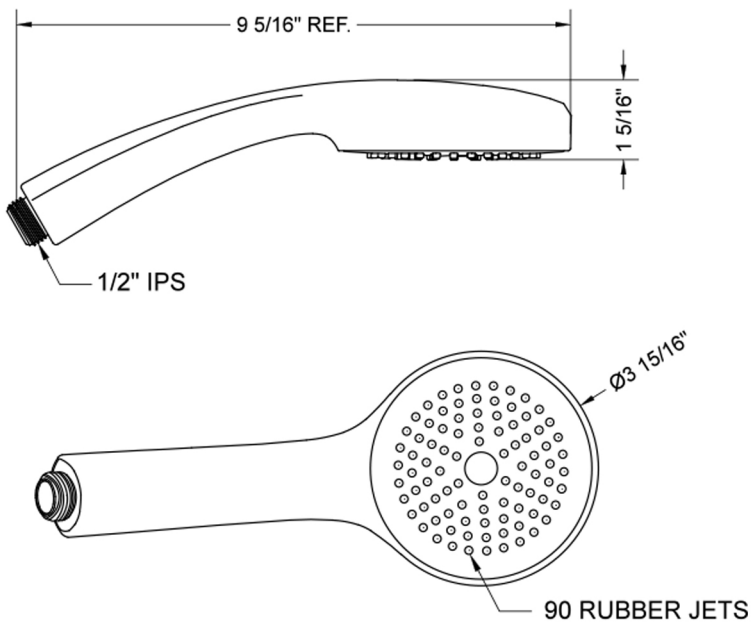

SHOWERALL® Single Function Handshower with JX7® Technology - 1.5 GPM

Model #: S462-1.5-

FEATURES:

- Single function handshower with 4" face
- 1/2" IPS male threads
- 2.0 GPM—WaterSense approved
- Available flow rates: 2.5, 2.0, 1.75 & 1.5 GPM
- JX7® Technology
- Available in only PCH, SN & MBK
- Now Available in MBK

AVAILABLE FINISHES:

Polished Chrome (PCH) Satin Nickel (SN) Matte Black (MBK)

SPECIFICATION DRAWING:

SPRAY PATTERNS: