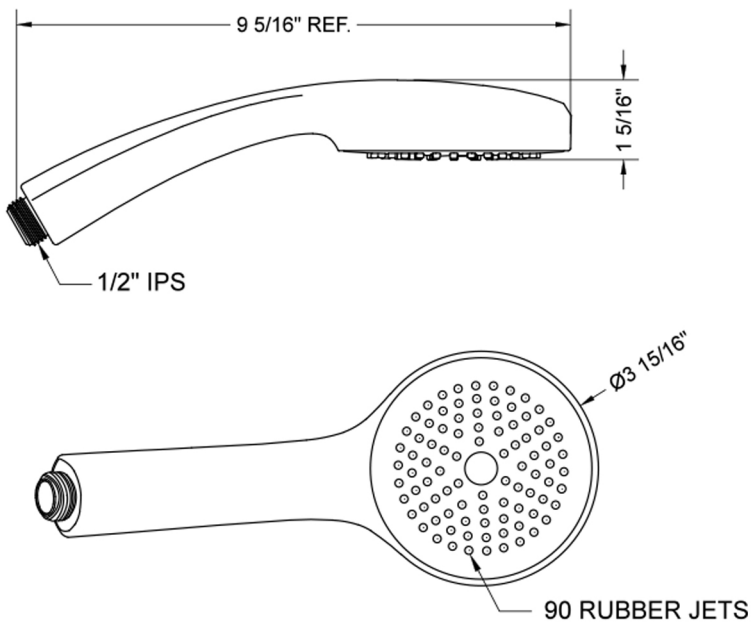

SHOWERALL® Single Function Handshower with JX7® Technology- 1.75 GPM

Model #: S462-1.75-

FEATURES:

- Single function handshower with 4" face
- 1/2" IPS male threads
- 2.0 GPM—WaterSense approved
- Available flow rates: 2.5, 2.0, 1.75 & 1.5 GPM
- JX7® Technology
- Available in only PCH, SN & MBK
- Now Available in MBK

AVAILABLE FINISHES:

Polished Chrome (PCH) Satin Nickel (SN)

Matte Black (MBK)

SPECIFICATION DRAWING:

SPRAY PATTERNS: