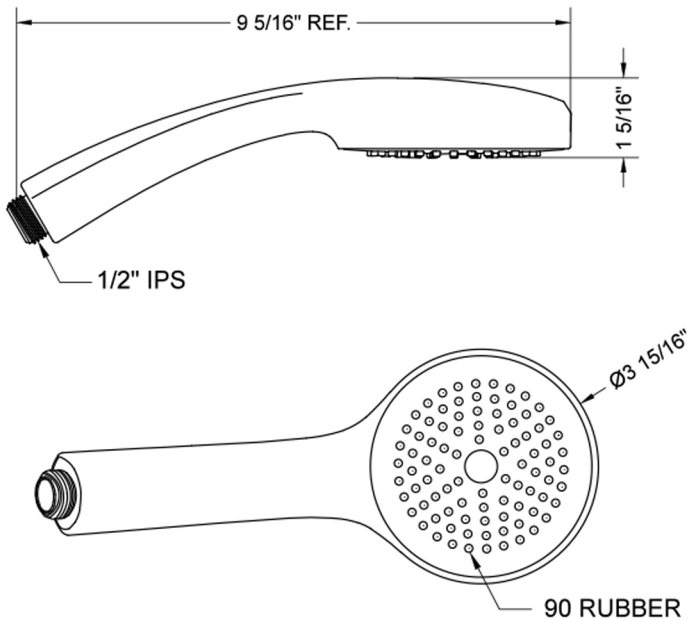

SHOWERALL® Single Function Handshower with JX7® Technology - 2.0 GPM

Model #: S462-2.0-

JACLO®

Confidence from start to finish.™

FEATURES:

- Single function handshower
- 4" face
- 1/2" IPS male threads
- 2.0 GPM—WaterSense approved
- Available flow rates: 2.5, 2.0, 1.75 & 1.5 GPM
- JX7® Technology
- Available in only PCH, SN & MBK

AVAILABLE FINISHES:

Polished Chrome (PCH) Satin Nickel (SN)

SPECIFICATION DRAWING:

SPRAY PATTERNS:

Easy Clean

Full Rain

COMPLIANCES:

CEC