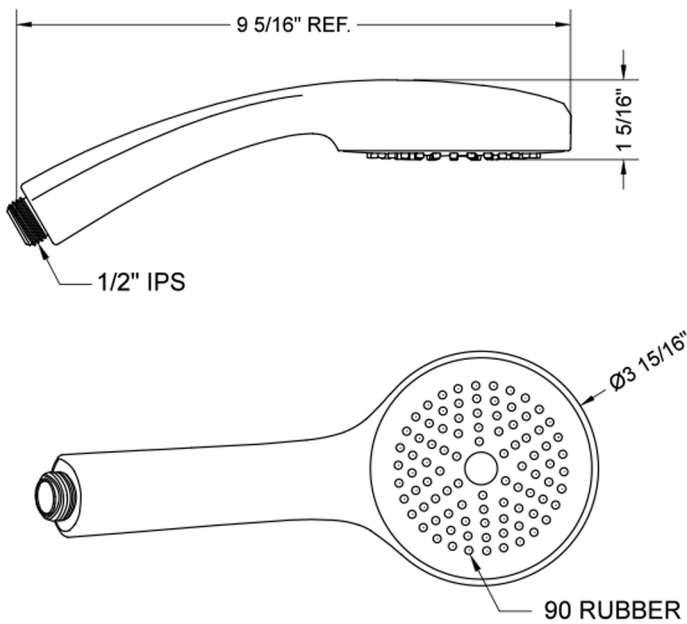

## FEATURES:

- Single function handshower
- 4" face
- 1/2" IPS male threads
- 2.0 GPM—WaterSense approved
- Available flow rates: 2.5, 2.0, 1.75 & 1.5 GPM
- JX7® Technology
- Available in only PCH, SN & MBK

## SPECIFICATION DRAWING: