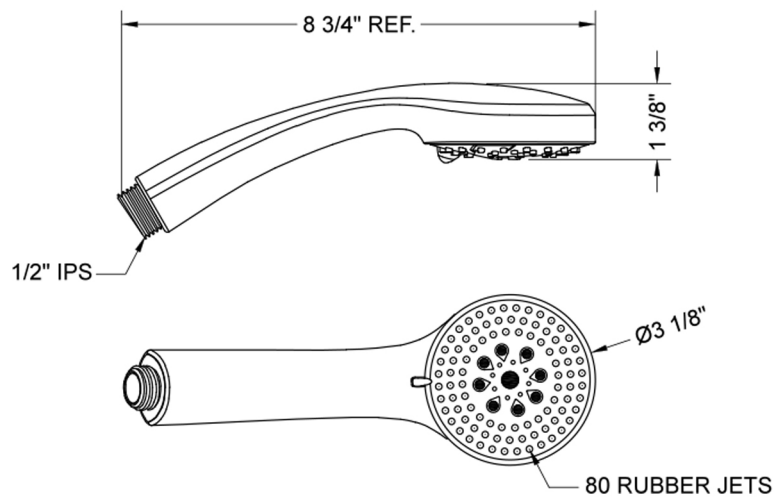

SHOWERALL® 4 Function Handshower with JX7® Technology - 2.0 GPM

Model #: S463-2.0-

FEATURES:

- 4 function handshower with pause control conserve water
- 3 1/8" Face
- 1/2" IPS male threads
- Pause control is not a positive shut-off, must drip per plumbing code
- 2.0 GPM-WaterSense approved
- Available flow rates: 2.5, 2.0, 1.75 & 1.5 GPM
- JX7® Technology
- Available in PCH, SN & MBK

AVAILABLE FINISHES:

Polished Chrome (PCH) Satin Nickel (SN) Matte Black (MBK)

SPECIFICATION DRAWING:

SPRAY PATTERNS:

COMPLIANCES:

CEC

Complies with: ASME A112.18.1-2012/CSA B125.1-12