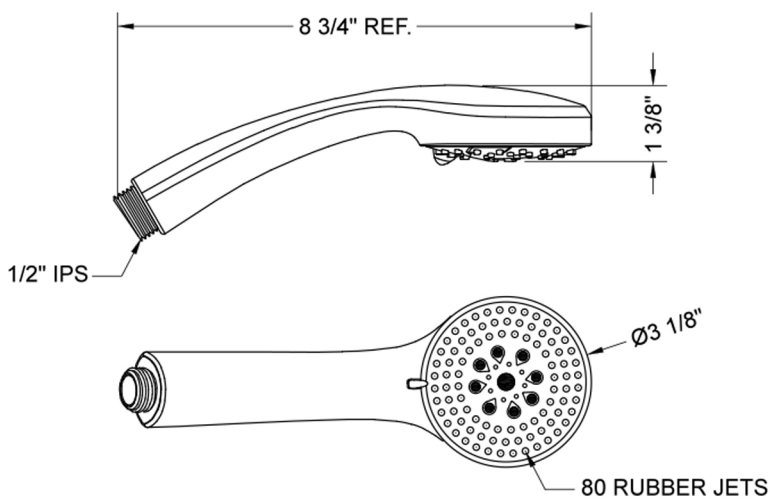

SHOWERALL® 4 Function Handshower with JX7® Technology

Model #: S463-

FEATURES:

- 4 function handshower with pause control conserve water
- 3 1/8" Face
- 1/2" IPS male threads
- Pause control is not a positive shut-off, must drip per plumbing code
- 2.0 GPM-WaterSense approved
- Available flow rates: 2.5, 2.0, 1.75 & 1.5 GPM
- JX7® Technology
- Available in PCH, SN & MBK

AVAILABLE FINISHES:

Polished Chrome (PCH) Satin Nickel (SN) Matte Black (MBK)

SPECIFICATION DRAWING:

SPRAY PATTERNS:

COMPLIANCES:

Complies with: ASME A112.18.1-2012/CSA B125.1-12