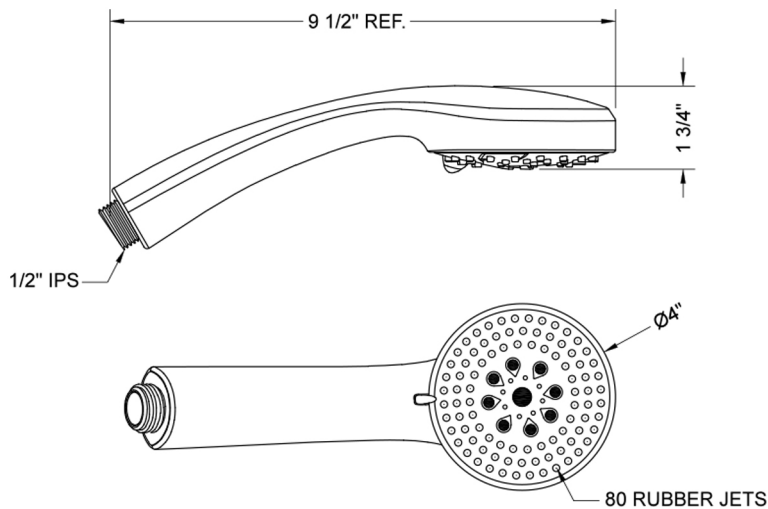

SHOWERALL® 6 Function Handshower with JX7® Technology - 1.5 GPM

Model #: S465-1.5-

FEATURES:

- 6 function handshower with pause control to conserve water
- 4" face
- 1/2" IPS Male threads
- Pause control is not a positive shut-off, must drip per plumbing code
- 2.0 GPM—WaterSense approved
- Available flow rates: 2.5, 2.0, 1.75 & 1.5 GPM
- JX7® Technology
- Available in PCH, SN, PN, PB & MBK

AVAILABLE FINISHES:

Polished Chrome (PCH) Satin Nickel (SN) Polished Nickel (PN)
Polished Brass (PB) Matte Black (MBK)

SPECIFICATION DRAWING:

SPRAY PATTERNS: