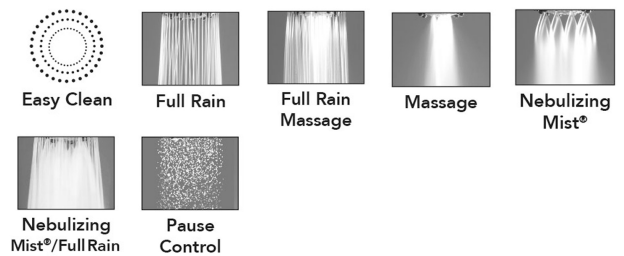

SHOWERALL® 6 Function Handshower with JX7® Technology - 2.0 GPM

Model #: S465-2.0-

FEATURES:

- 6 function handshower with pause control to conserve water
- 4" face
- 1/2" IPS Male threads
- Pause control is not a positive shut-off, must drip per plumbing code
- 2.0 GPM—WaterSense approved
- Available flow rates: 2.5, 2.0, 1.75 & 1.5 GPM
- JX7® Technology
- Available in PCH, SN, PN, PB & MBK

AVAILABLE FINISHES:

Polished Chrome (PCH) Satin Nickel (SN) Polished Nickel (PN)
Polished Brass (PB) Matte Black (MBK)

SPECIFICATION DRAWING:

SPRAY PATTERNS:

COMPLIANCES:

CEC

Complies with: ASME A112.18.1-2012/CSA B125.1-12