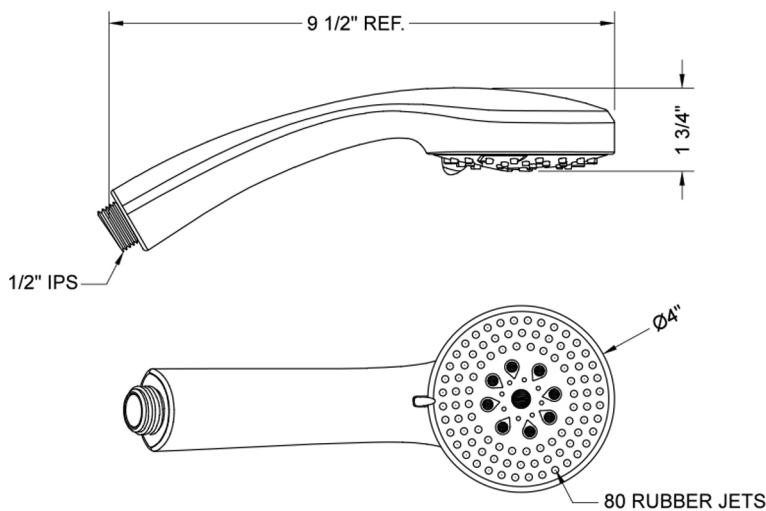

SHOWERALL® 6 Function Handshower with JX7® Technology - 2.0 GPM

Model #: S465-2.0-

FEATURES:

- 6 function handshower with pause control to conserve water
- 4" face
- 1/2" IPS Male threads
- Pause control is not a positive shut-off, must drip per plumbing code
- 2.0 GPM—WaterSense approved
- Available flow rates: 2.5, 2.0, 1.75 & 1.5 GPM
- JX7® Technology
- Available in PCH, SN, PN, PB & MBK

AVAILABLE FINISHES:

Polished Chrome (PCH) Satin Nickel (SN) Polished Nickel (PN)
Polished Brass (PB) Matte Black (MBK)

SPECIFICATION DRAWING:

SPRAY PATTERNS:

COMPLIANCES:

CEC

Complies with: ASME A112.18.1-2012/CSA B125.1-12