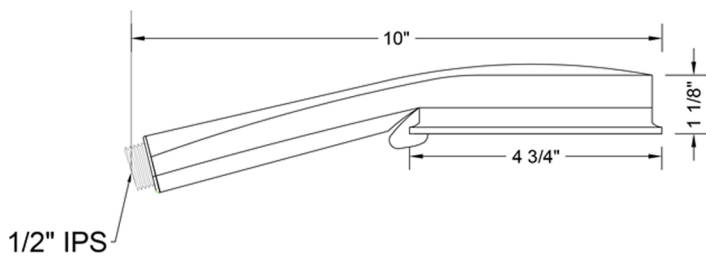

SPECIFICATION DRAWING: