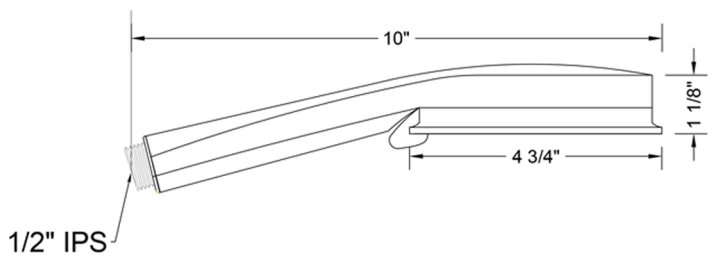

SPECIFICATION DRAWING: