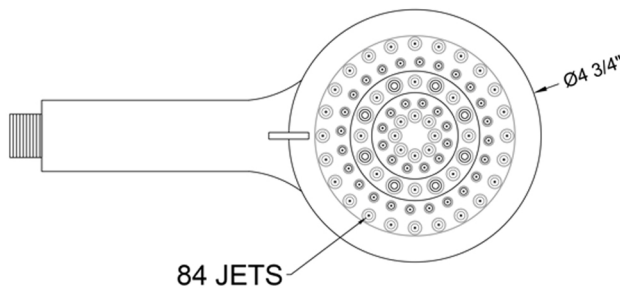

SPECIFICATION DRAWING: