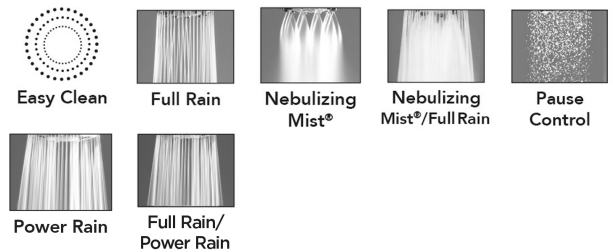

SPRAY PATTERNS: