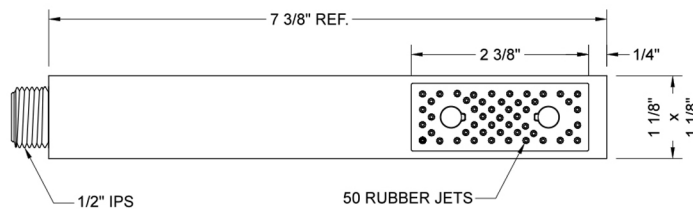

SPRAY PATTERNS: