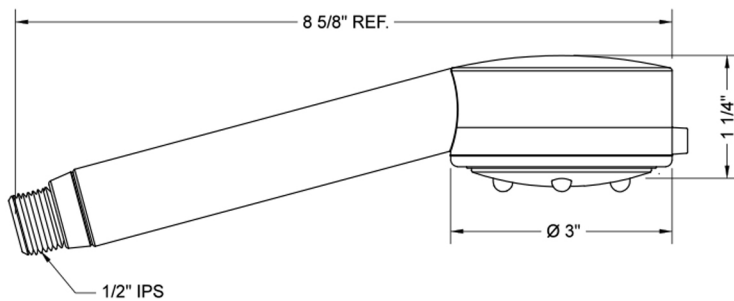

SPECIFICATION DRAWING: